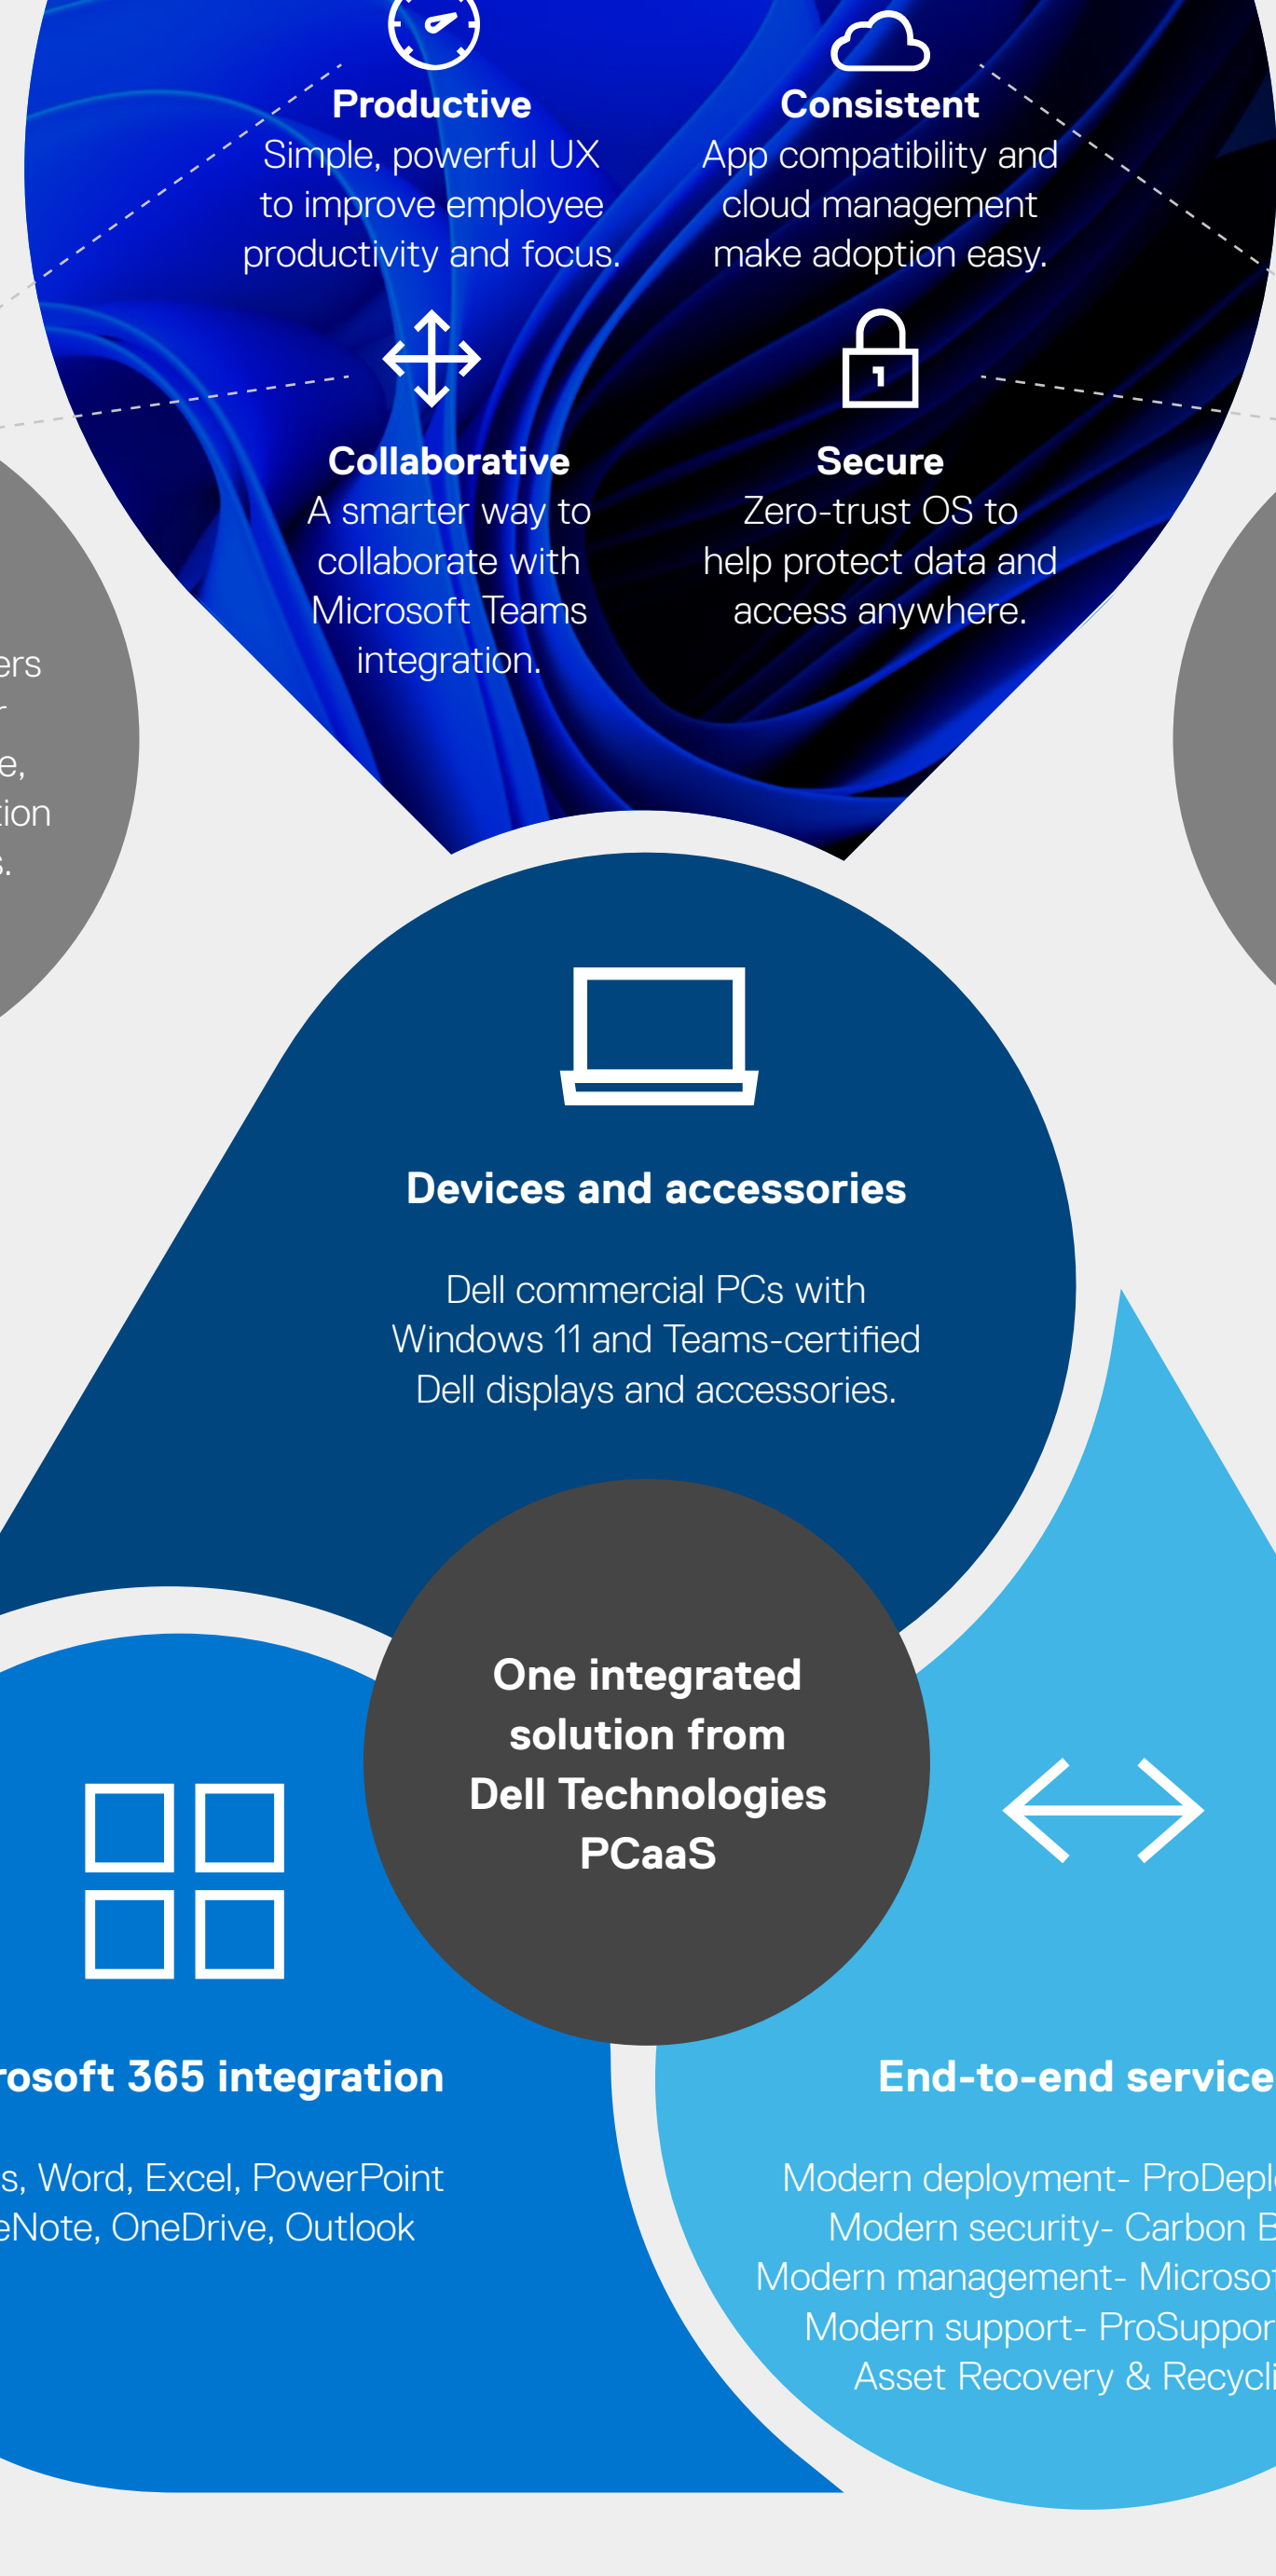

Joint innovations provide everything you need