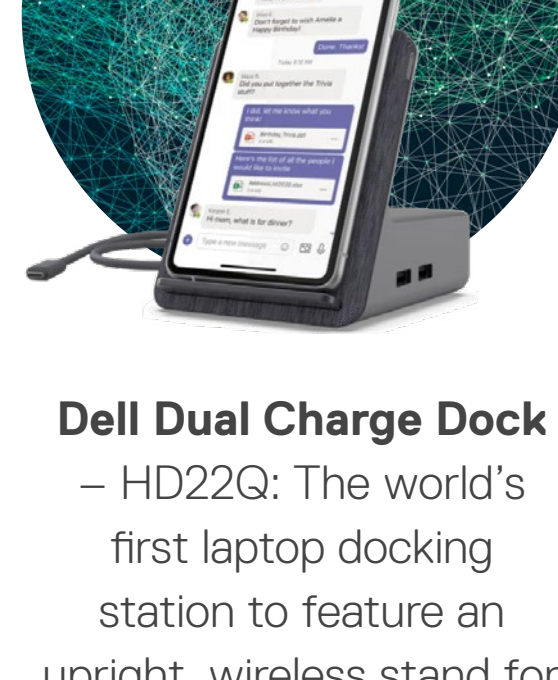

Bring the latest innovation to your hybrid workforce

The latest commercial client portfolio from Dell Technologies is designed to help you address your employees' needs, wherever they are.

Improved performance, collaboration and connectivity for your employees

Dell Latitude and Dell OptiPlex 5000 Series, the world's most secure and intelligent commercial PCs.¹

Dell Latitude 5000 Series

- With the world's most innovative use of sustainable materials in mainstream commercial laptops.³
- Dell Optimizer launches apps faster, enhances conferencing and collaboration, and reduces disruptions.⁴
- New Intelligent Privacy features like Onlooker detection, which notifies you when someone is peering at your screen and will dim or blur your screen.

Dell OptiPlex 5000 Series

- New flexible mounting options and support for up to 4 displays.
- Better system performance with Intel 12th Gen Pentium-i7.
- Incredibly responsive performance in a commercial desktop tower.

Mount to a Dell Video Conferencing Monitor for an enhanced meeting room experience.

Attach Displays and Accessories

Deliver everything your hybrid worker needs to help be productive and achieve results from anywhere.

Dell 24"/>"/>

Dell Wireless Keyboard and Mouse – KM5221W:
Powerful combo with long-lasting battery life, spill-resistant keyboard⁵ and anti-fade keys.

Level-up to Dell Precision for even more power